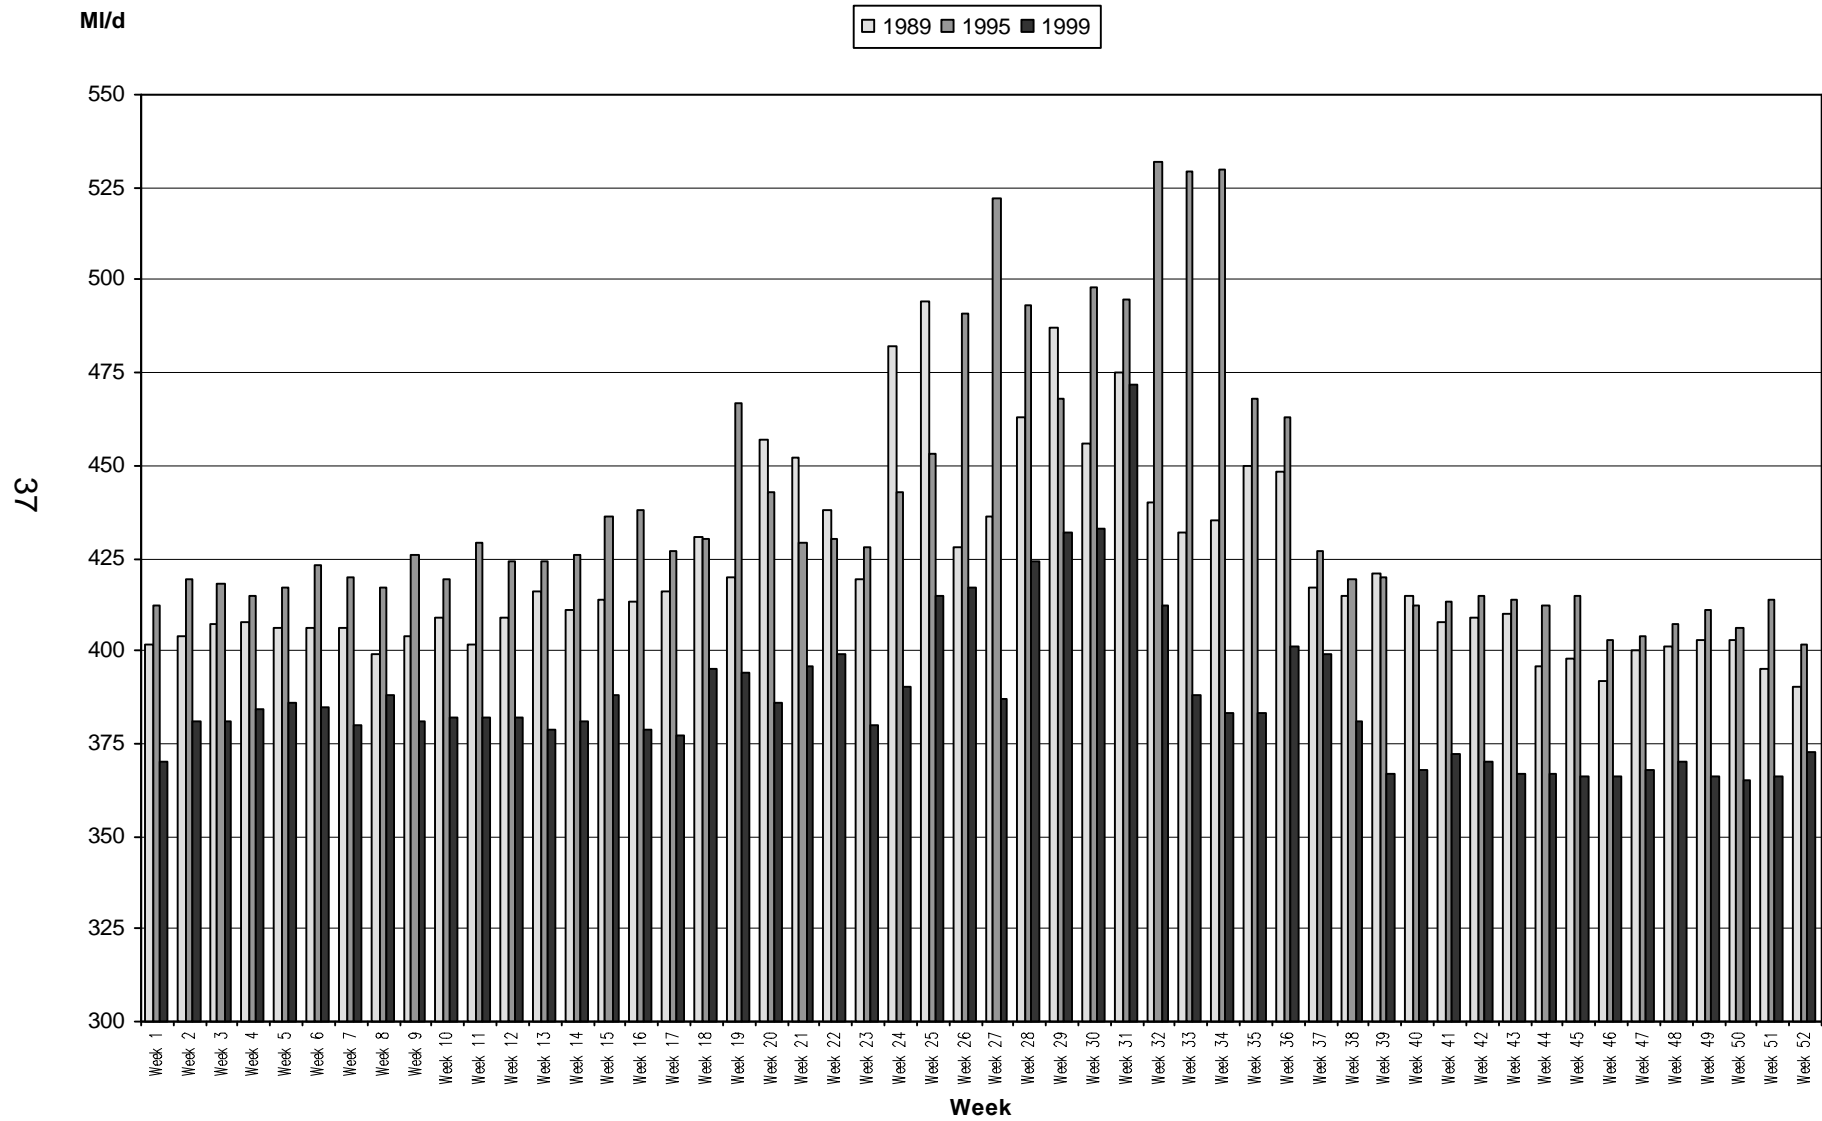

Anglian Water

Average weekly distribution input

Welsh Water

Average weekly distribution input

North West Water

Average weekly distribution input

Northumbrian Water

Average weekly distribution input

Severn Trent Water

Average weekly distribution input

South West Water

Average weekly distribution input

Southern Water

Average weekly distribution input

Thames Water

Average weekly distribution input

Wessex Water

Average weekly distribution input

Yorkshire Water

Average weekly distribution input