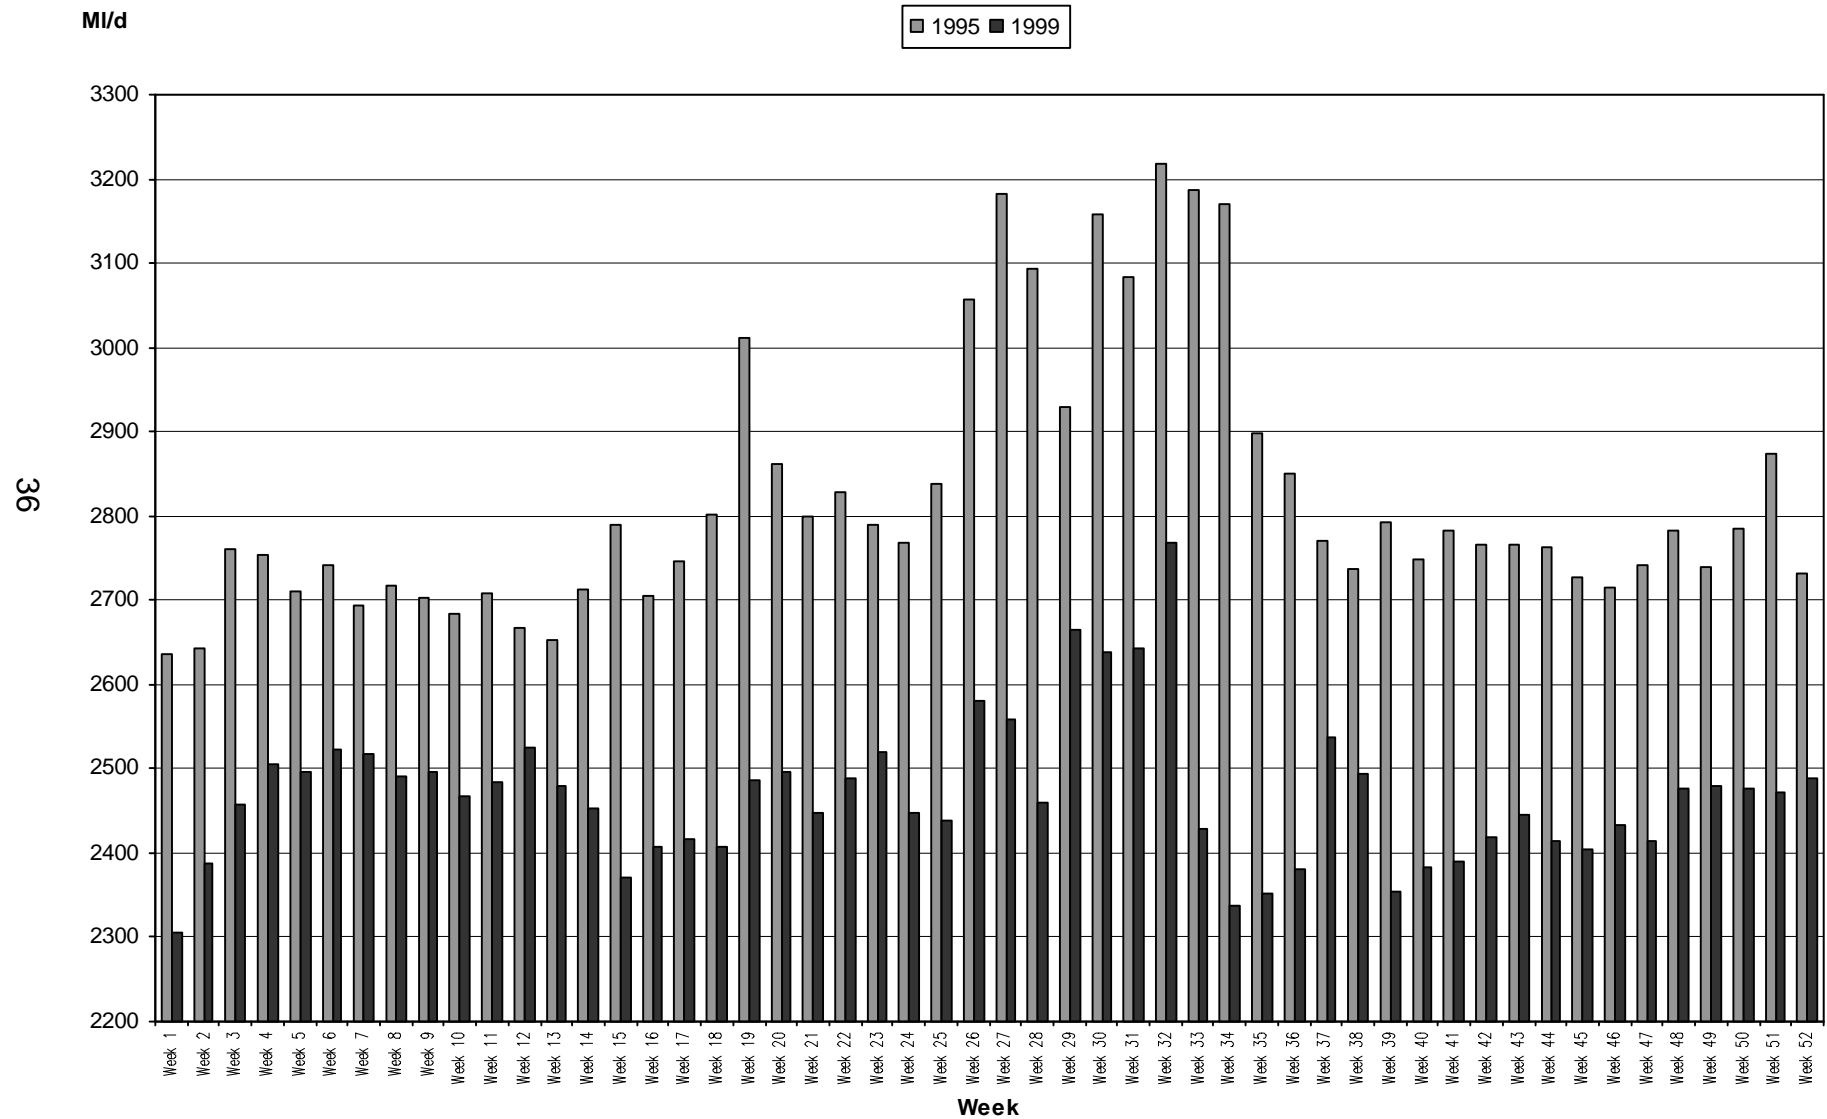

Anglian Water

Average weekly distribution input

Welsh Water

Average weekly distribution input

North West Water

Average weekly distribution input

Northumbrian Water

Average weekly distribution input

Severn Trent Water

Average weekly distribution input

South West Water

Average weekly distribution input

Southern Water

Average weekly distribution input

Thames Water

Average weekly distribution input

Wessex Water

Average weekly distribution input

Yorkshire Water

Average weekly distribution input