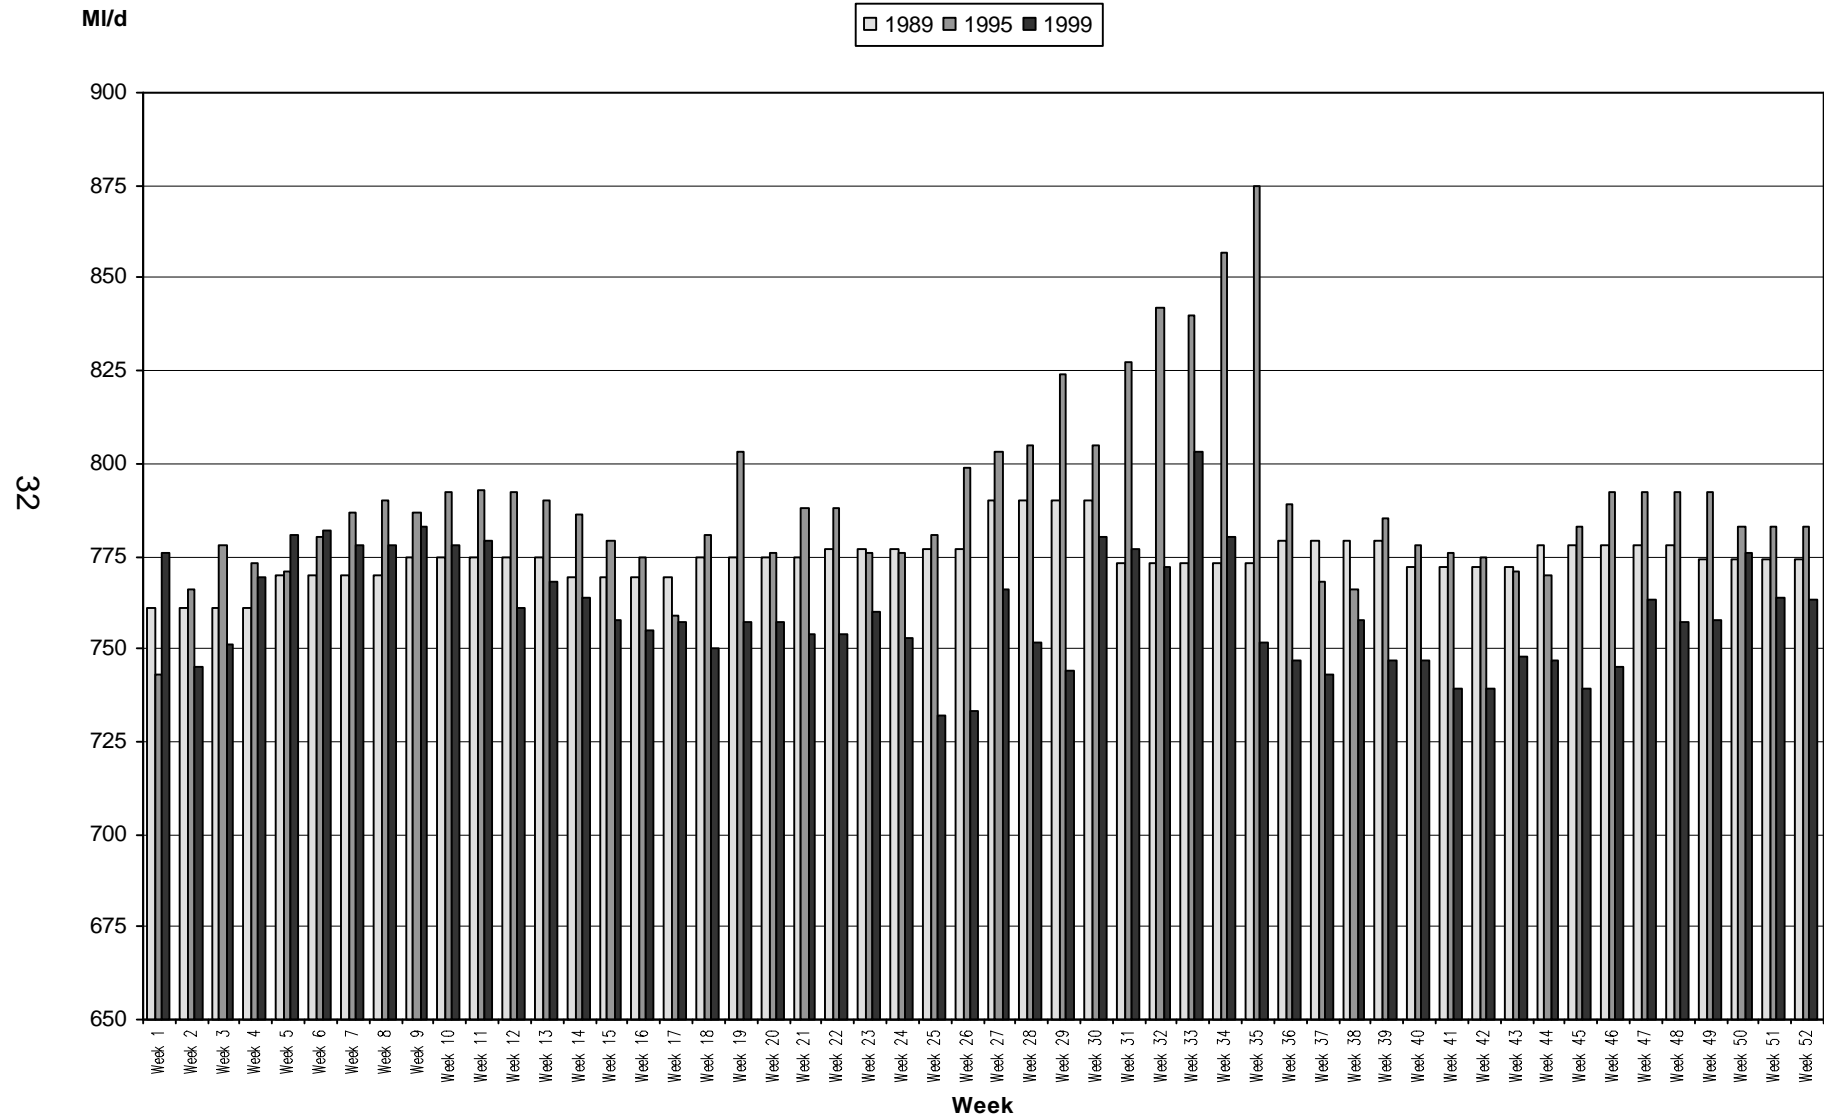

Anglian Water

Average weekly distribution input

Welsh Water

Average weekly distribution input

North West Water

Average weekly distribution input

Northumbrian Water

Average weekly distribution input

Severn Trent Water

Average weekly distribution input

South West Water

Average weekly distribution input

Southern Water

Average weekly distribution input

Thames Water

Average weekly distribution input

Wessex Water

Average weekly distribution input

Yorkshire Water

Average weekly distribution input