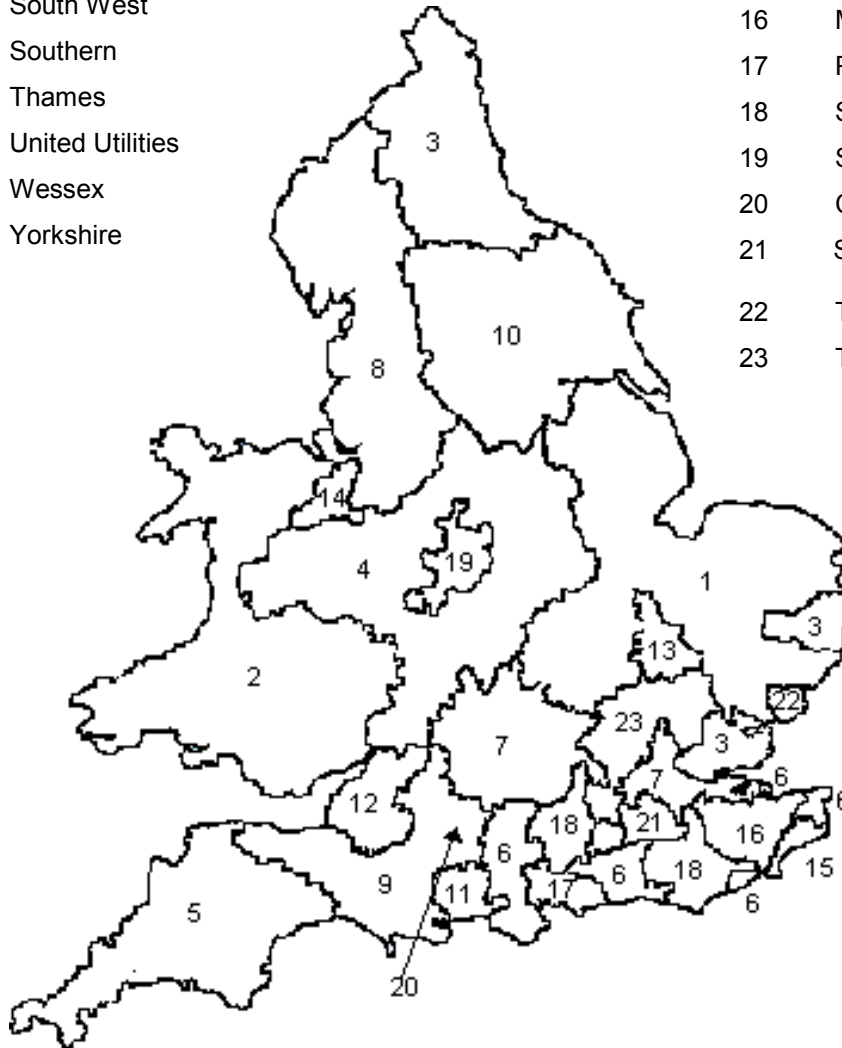

Water service boundary map

Water and sewerage companies

- 1 Anglian
- 2 Dŵr Cymru
- 3 Northumbrian
- 4 Severn Trent
- 5 South West
- 6 Southern
- 7 Thames
- 8 United Utilities
- 9 Wessex
- 10 Yorkshire

Water only companies

- 11 Bournemouth & West Hampshire
- 12 Bristol
- 13 Cambridge
- 14 Dee Valley
- 15 Folkestone & Dover
- 16 Mid Kent
- 17 Portsmouth
- 18 South East
- 19 South Staffordshire
- 20 Cholderton
- 21 Sutton & East Surrey
- 22 Tendring Hundred
- 23 Three Valleys

Sewerage service boundary map

Water and sewerage companies

- 1 Anglian
- 2 Dŵr Cymru
- 3 Northumbrian
- 4 Severn Trent
- 5 South West
- 6 Southern
- 7 Thames
- 8 United Utilities
- 9 Wessex
- 10 Yorkshire