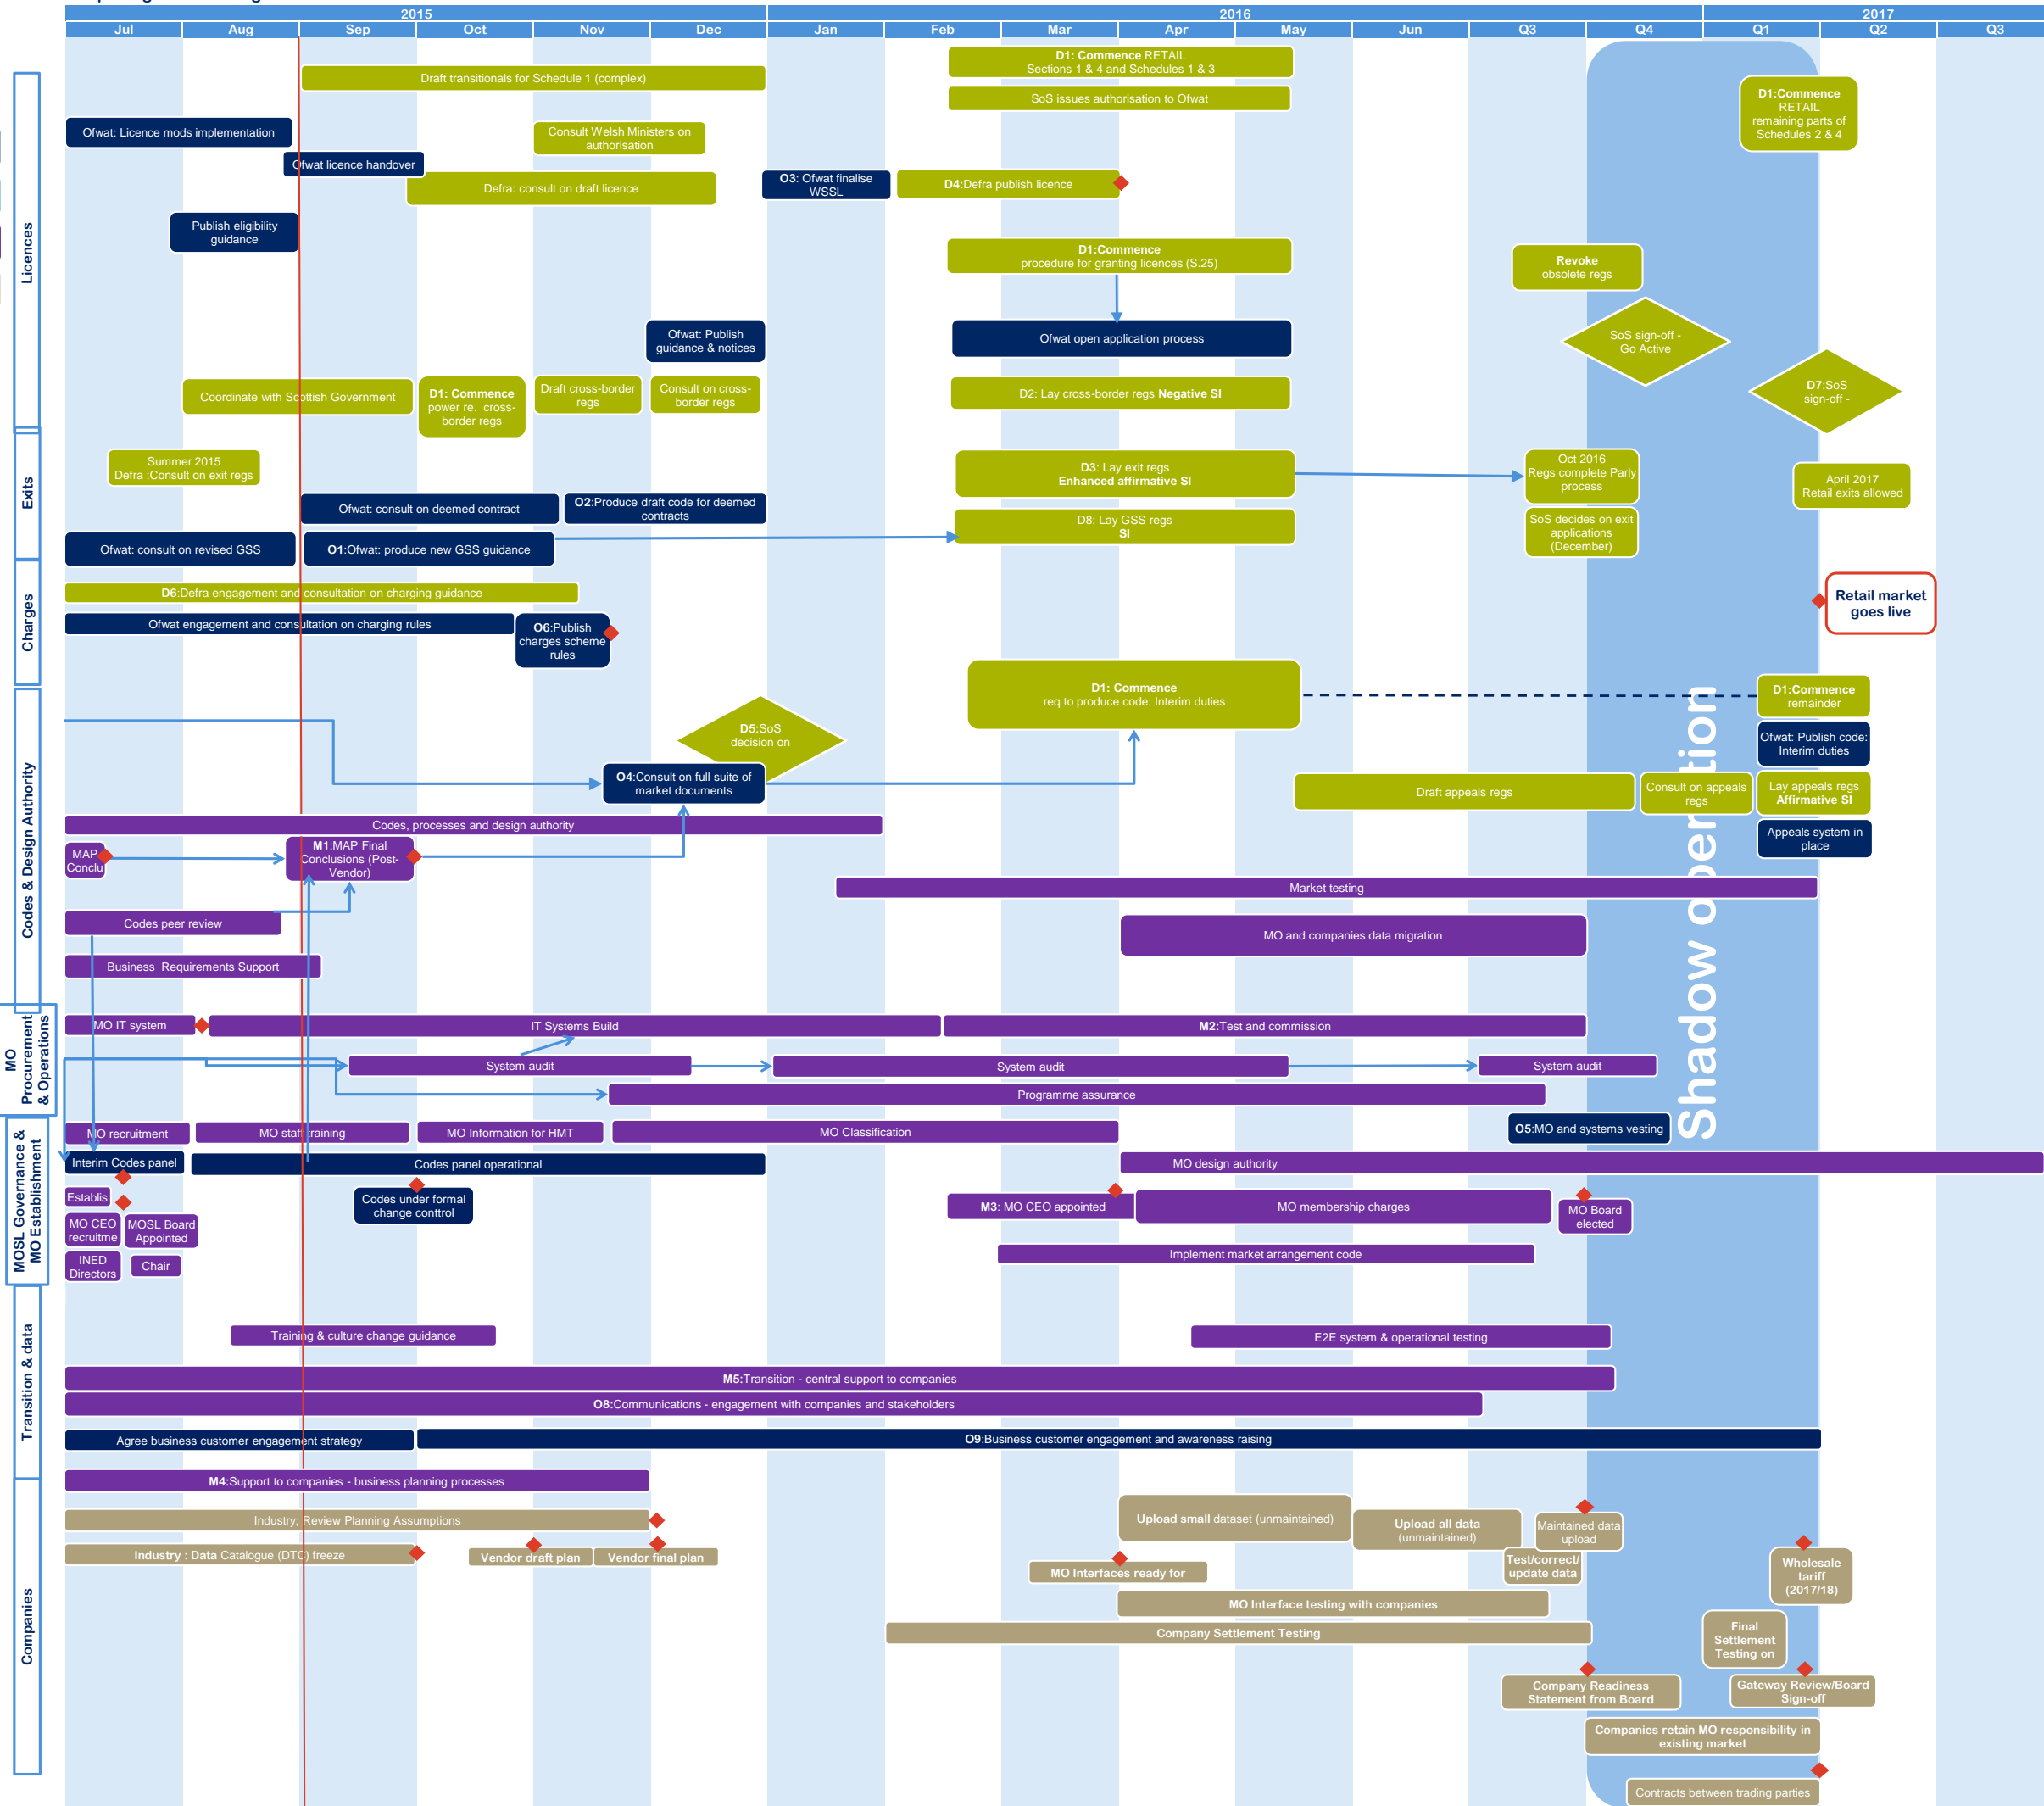

Integrated Market Opening Plan - 03 August 2015

Key

- Defra
- Ofwat
- OWML
- MOSL
- Companies

Shadow operation

Retail market goes live