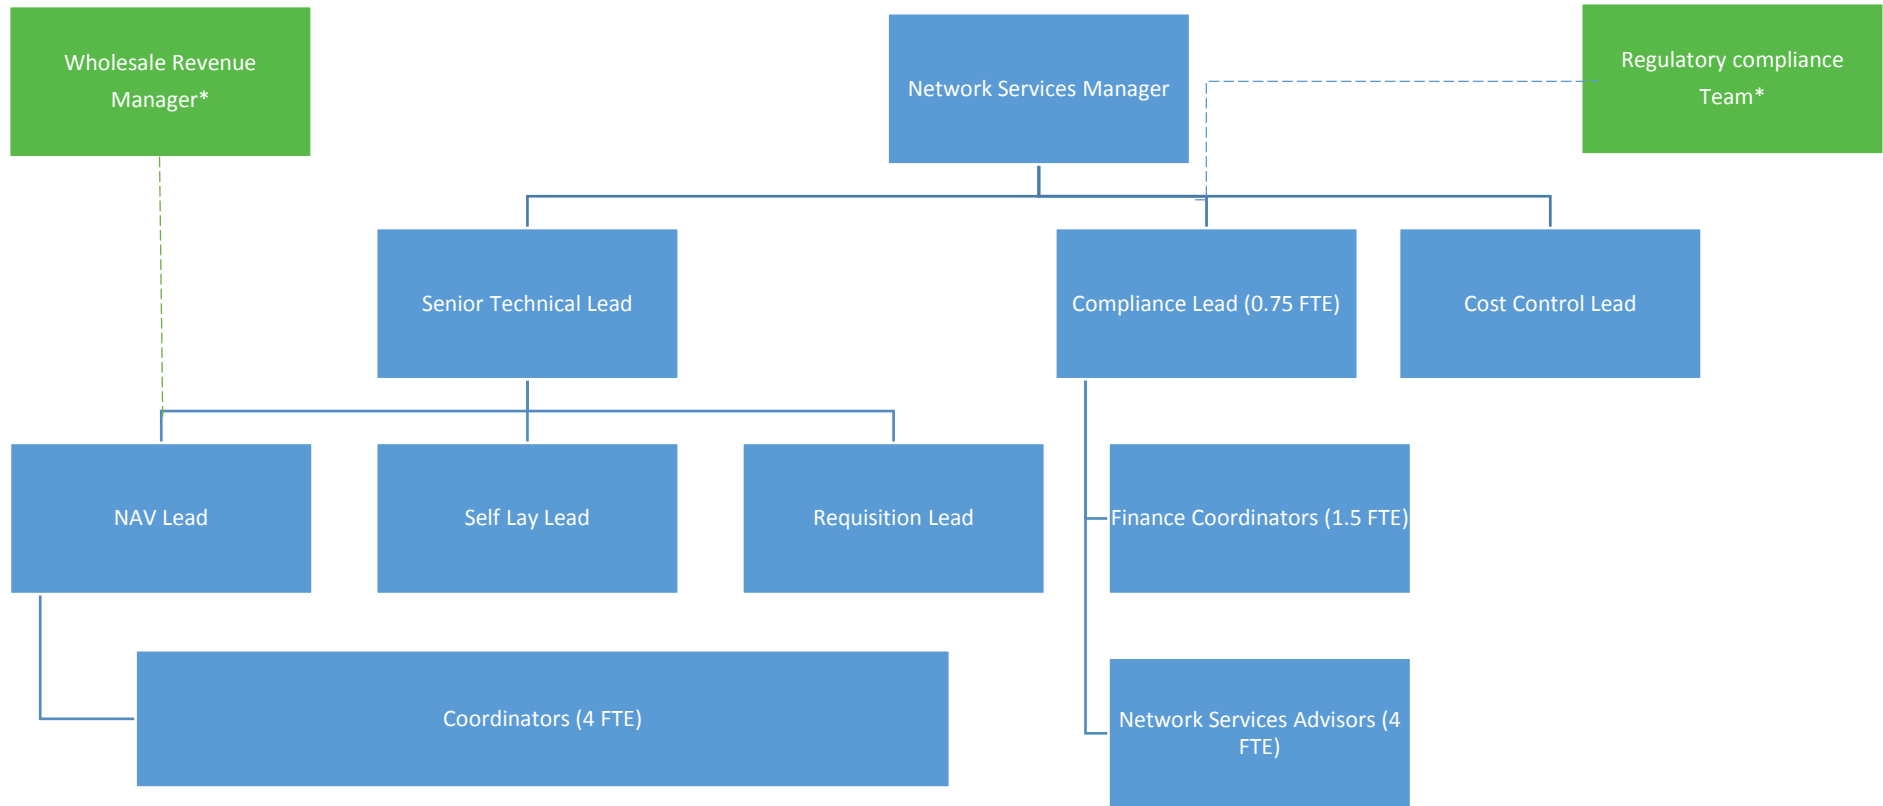

# Developer Services Structure

\*Green box denotes roles/department outside of Developer Services that oversee function